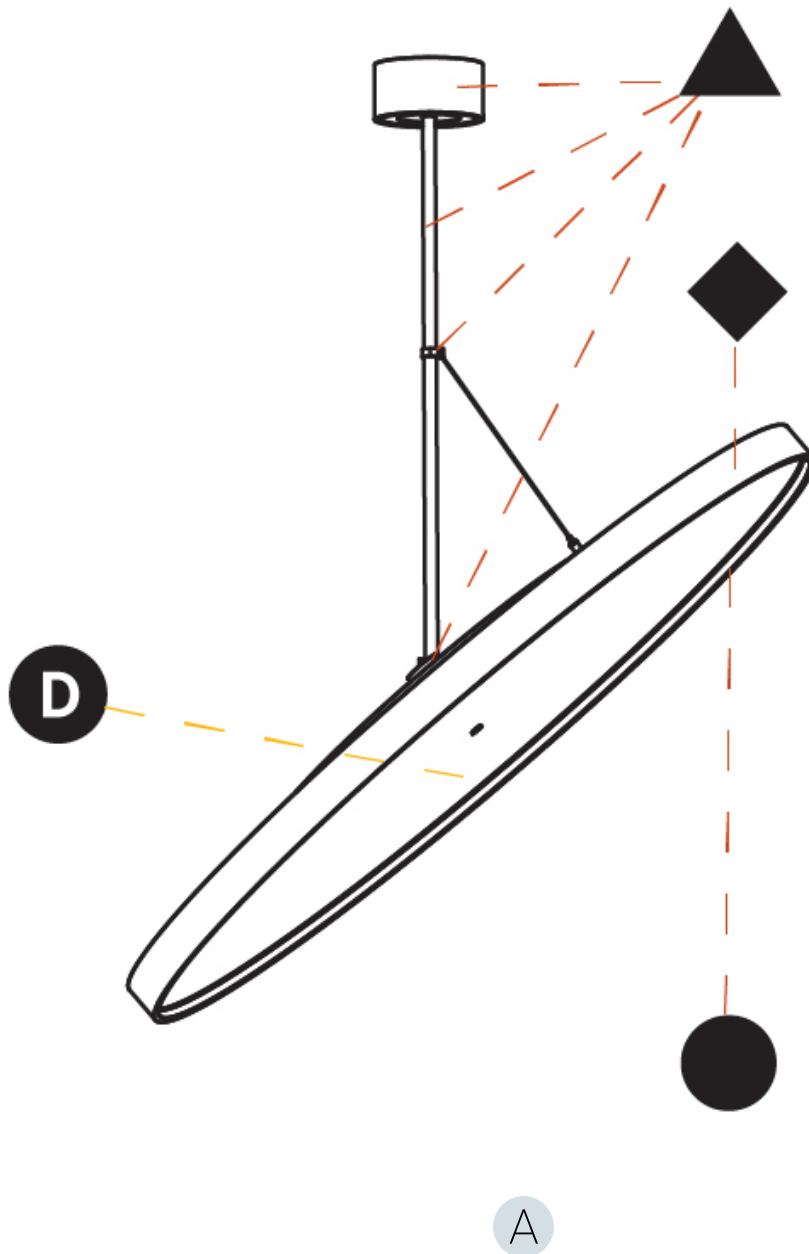

SIGN DIVA FLEX KORONA SUSPENSION

A30869-

PROJECT	_____
TYPE	_____
SPECIFIER	_____
QUANTITY	_____
DATE	_____