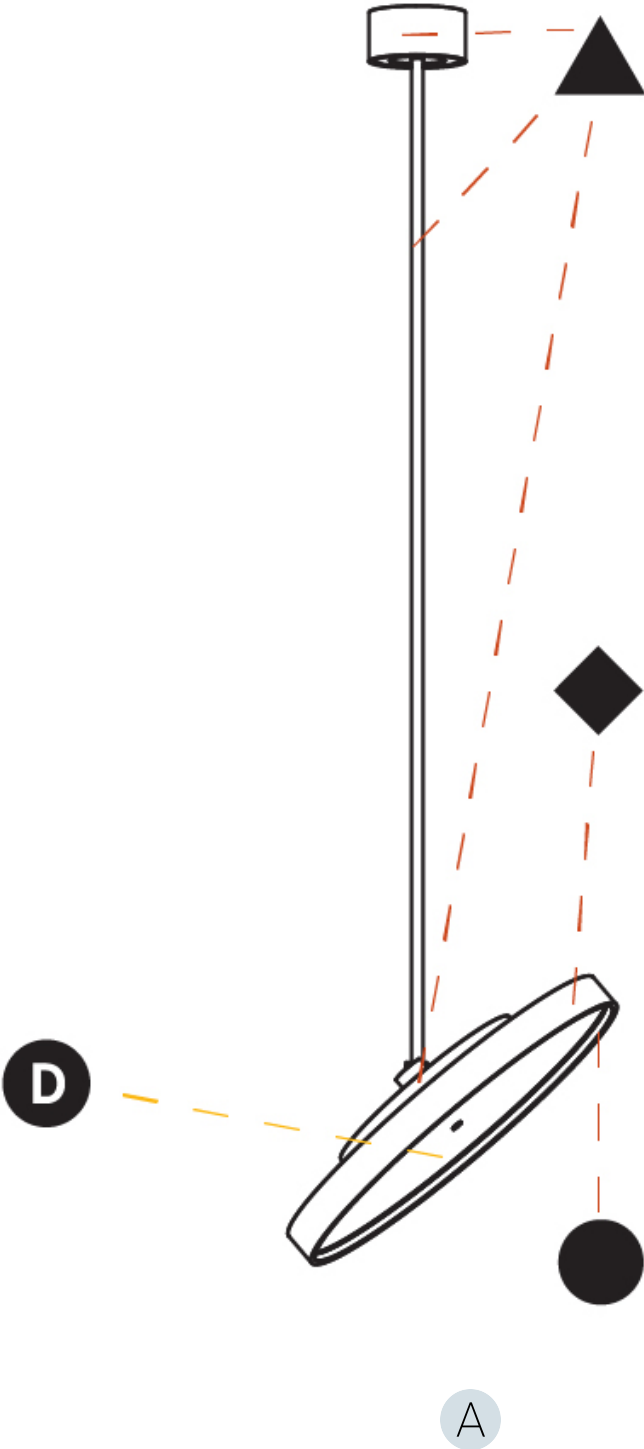

SIGN DIVA FLEX KORONA SUSPENSION

A30866-

PROJECT
TYPE
SPECIFIER
QUANTITY
DATE