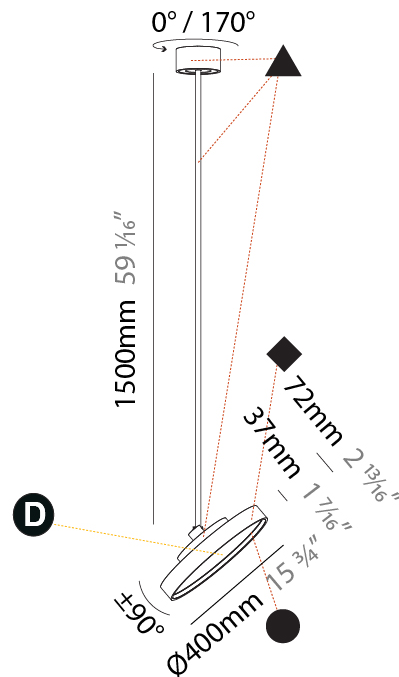

GENERAL

Series: Sign Diva Flex
Subseries: Sign Diva Flex
Brand: Prolicht
Division: Architectural
Mounting Type: Suspension
Mounting Location: Ceiling
Subcategory: Pendant

PHYSICAL

Shape: Round
Diameter (mm): 400
Diameter (in): 15 3/4
Height (mm): 1620
Height (in): 63 3/4
Light Distribution: Adjustable / Direct
Weight (kg): 2.007
Weight (lbs): 4.42
Diffuser: PMMA - Opal / Micro-Prism / Sparkling Secret / Vintage Industrial
Fixture Finish: SSR / BKV / CWI / CRY / HAB / UFT / ITA / RUA / FTG / MYG / LOD / PUS / FRO / FUP / KIA / POP / BLS / SPG / MEY / GOH / GUM / CHC / COM / ABZ / JAG / OBR / MOS / ROR
Fixture Material: Extruded Aluminum / Steel

ELECTRICAL

Lamp Type: LED (Zhaga Standard)
Input Wattage (W): 19.8
Total Output Wattage (W): 18
Dimming: Tri-Mode (Non-Dimming and Phase Dimming (120Vac only) and 0-10V Dimming)
Driver Included: Yes
Driver Location: Integrated
Driver Type: Constant Current - Universal
Driver Class: Class 2
Input Voltage (V): 120 - 277
Constant Current (MA): 500

LED

Color Temperature (°K): 2700 / 3000 / 3500 / 4000
Max. Delivered Lumen (lm): 1807 / 1943 / 1951 / 1991
Nominal Lumen (lm): 2250 / 2420 / 2430 / 2480
CRI: >90 CRI
Lamp Life (hrs): 50000

OPTICAL

Adjustability: Rotational 170°; Tilt 90°

RATINGS AND CERTIFICATIONS

Certified By: Certified for North American Standards
IP rating: IP20

PROJECT
TYPE
SPECIFIER
QUANTITY
DATE